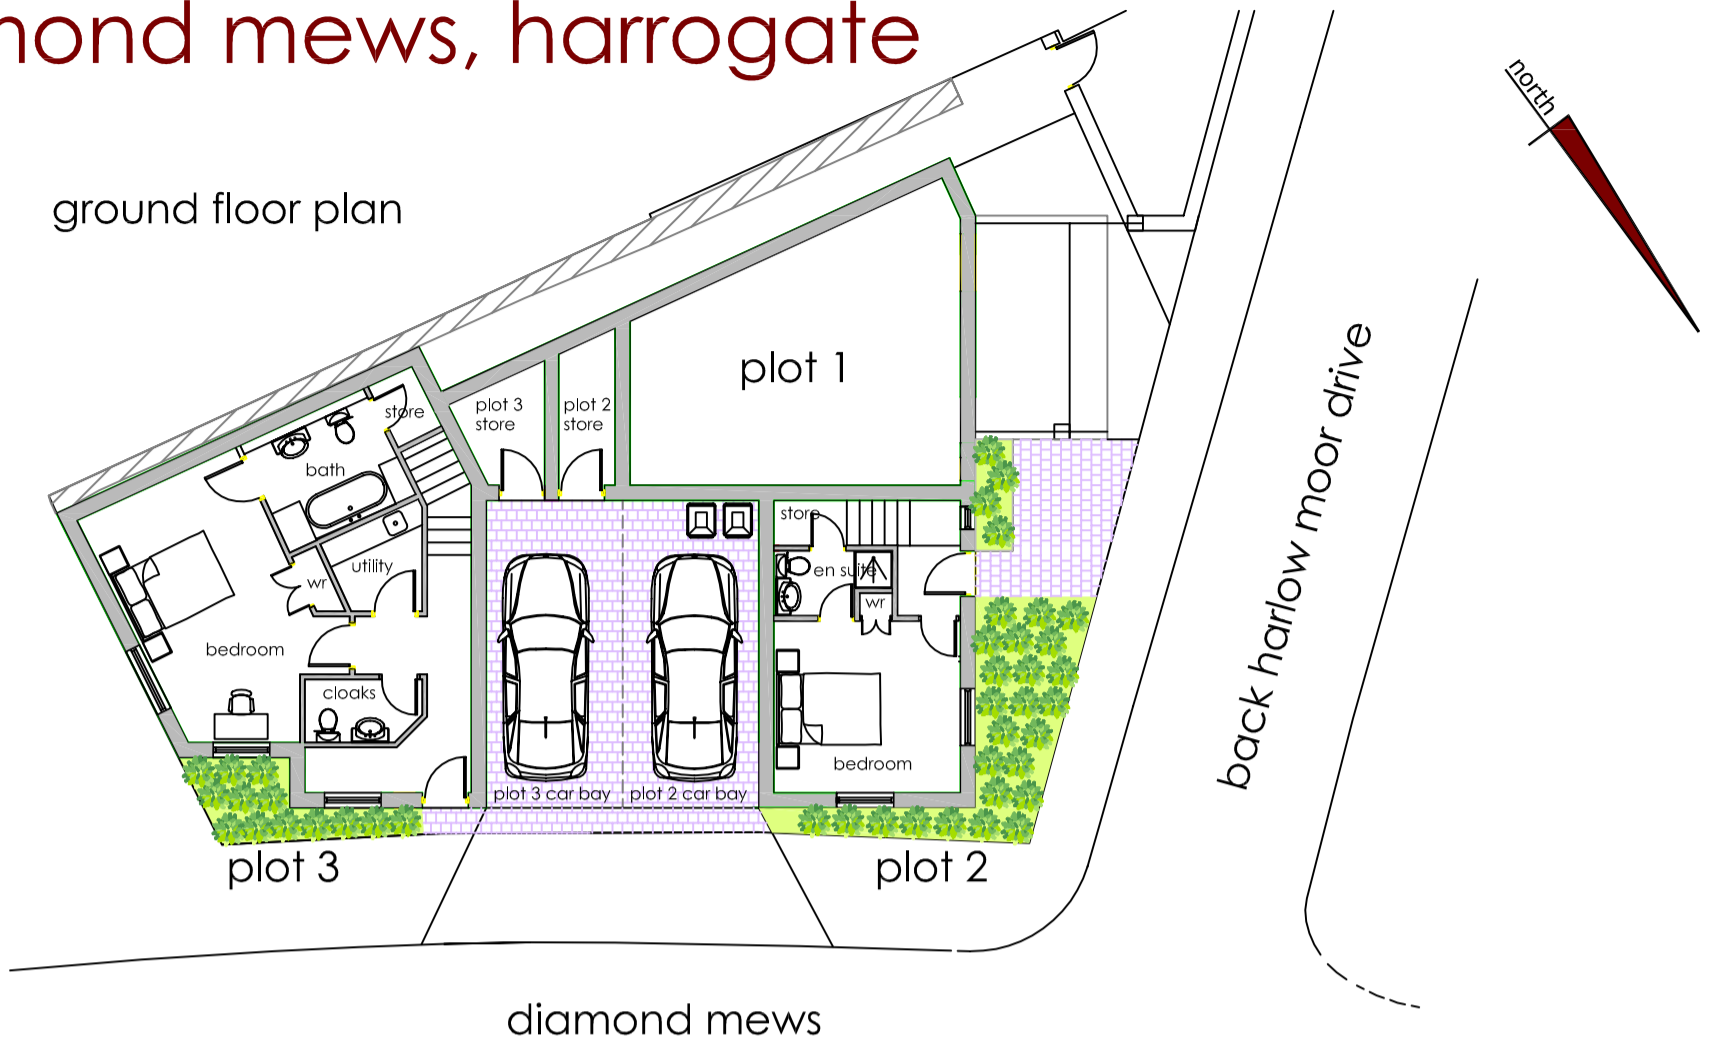

diamond mews, harrogate

ground floor plan

diamond mews

first floor plan

second floor plan

nuspace ltd
 Pegasus House,
 25 Leadhall Lane,
 Harrogate,
 HG2 9NJ.
www.nuspaceltd.co.uk